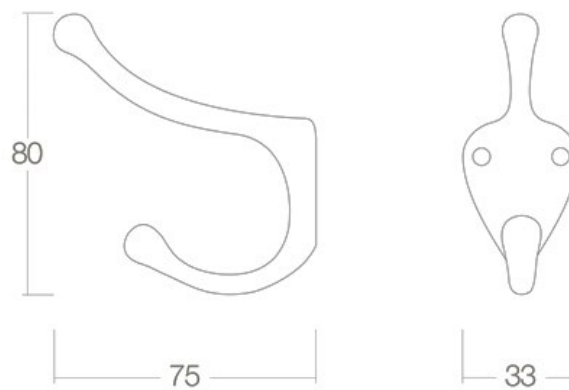

Finish: 0013 – Lakeret poleret messing